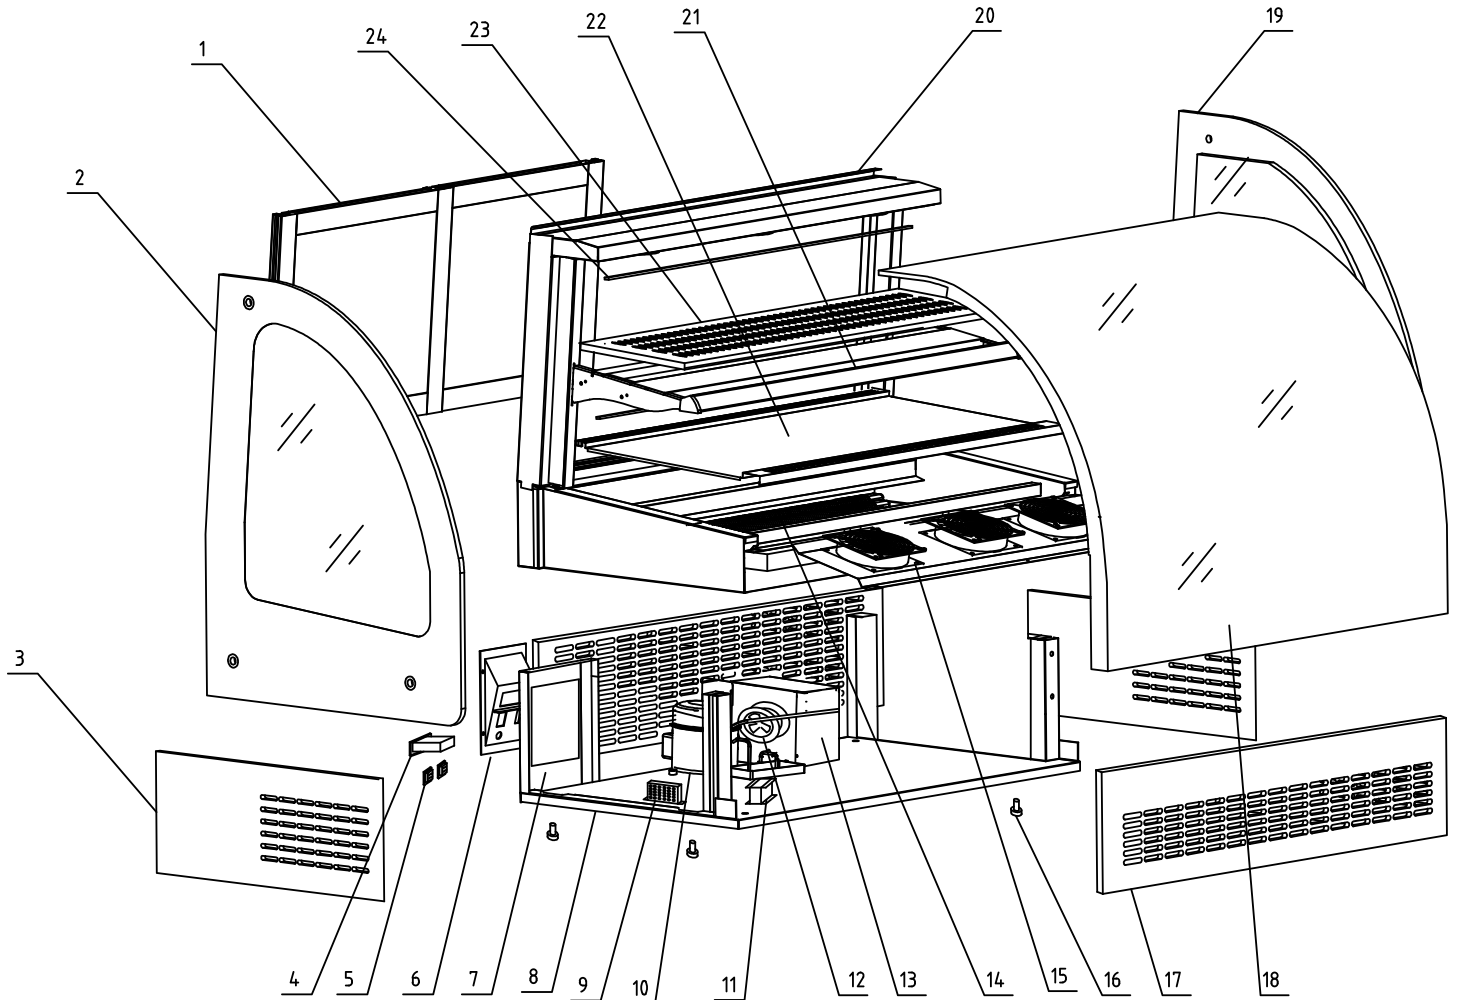

Parts Breakdown

Model RS-CN-0173-A 44261

Parts Breakdown

Model RS-CN-0173-A 44261

Item No.	Description	Position	Item No.	Description	Position	Item No.	Description	Position
AD004	Sliding Door for 44261	1	AD010	Transformer for Lamp for 44261	9	AD017	Front Panel for 44261	17
AD005	Left Glass for 44261	2	66973	Compressor for 44261	10	AD018	Front Glass for 44261	18
AD006	Left Panel for 44261	3	AD011	Transformer for Glass for 44261	11	AD019	Right Glass for 44261	19
66967	Thermostat for Temperature for 44261	4	AD012	Condenser Fan for 44261	12	AD020	Body for 44261	20
66968	Switch for 44261	5	AD013	Condenser for 44261	13	AD021	Shelf for 44261	21
AD007	Control Panel for 44261	6	AD014	Evaporator for 44261	14	AD022	Shelf Glass 1 for 44261	22
AD008	Panel Fixing Board for 44261	7	AD015	Evaporator Fan for 44261	15	AD023	Shelf Glass 2 for 44261	23
AD009	Under Frame for 44261	8	AD016	Adjustable Foot for 44261	16	AD024	Lamp for 44261	24